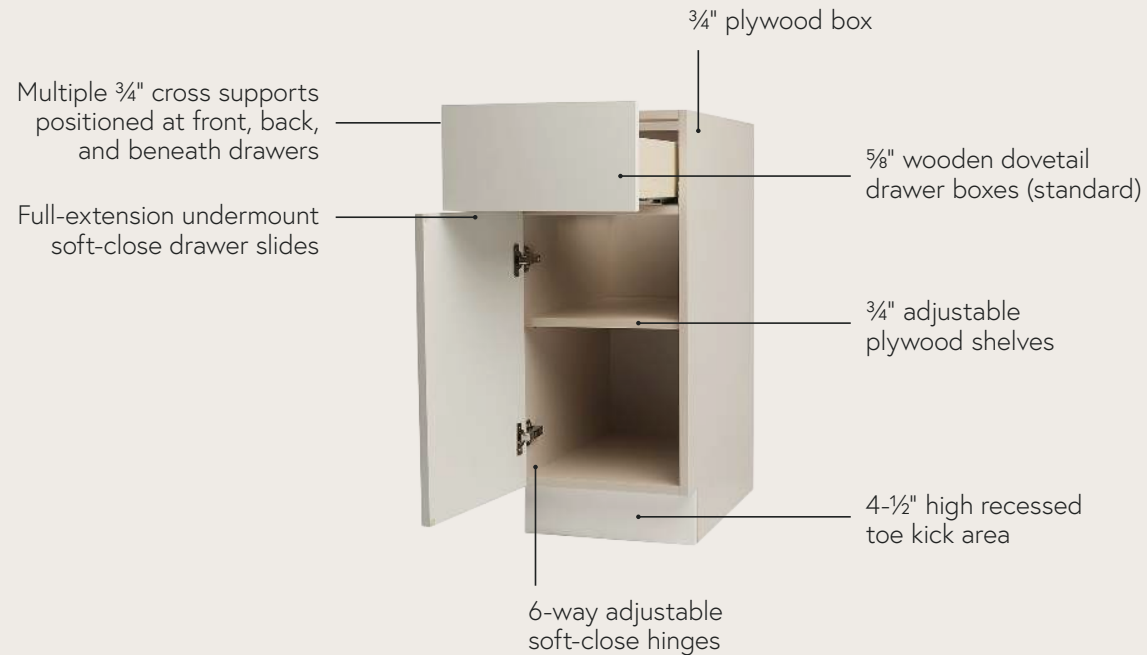

ADDITIONAL FEATURES

- Five-year warranty
- Over 20 colors to choose from
- All doors made in the United States
- Full customization options
- Special-order door styles
- Metal drawer box available as upgrade