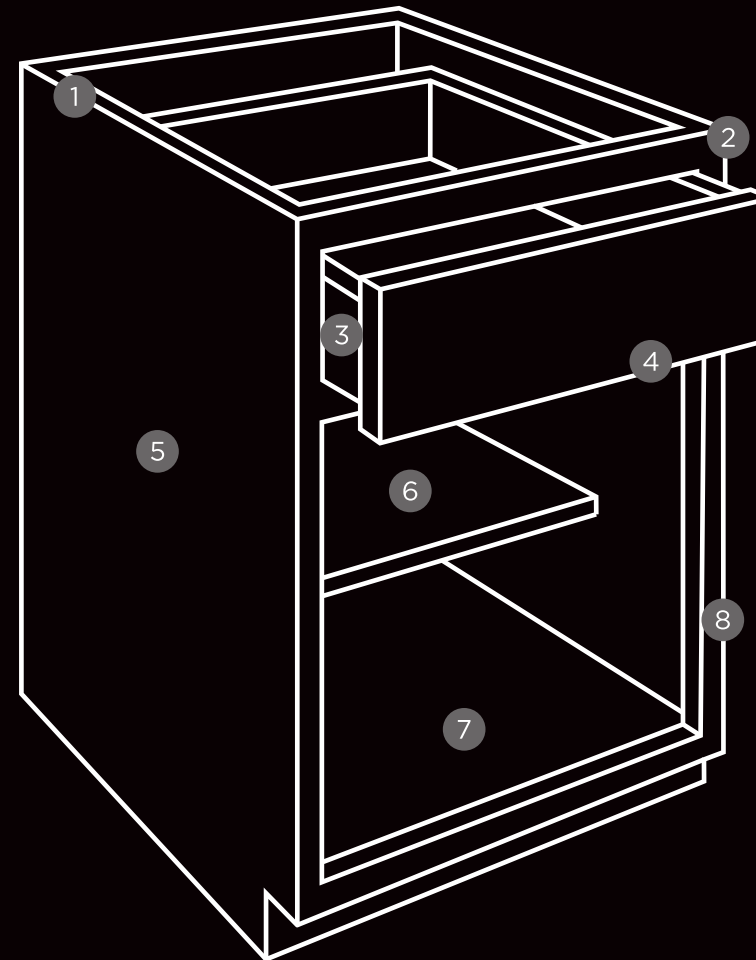

- 1 1/2" Plywood ends, 3/8" top, back and bottom
- 2 3/4" Hardwood frame, doors and drawer fronts
- 3 5/8" Solid wood dovetail drawer box
- 4 Soft-closing, under-mount, full-extension drawer guides
- 5 Matching exterior
- 6 3/4" Natural plywood adjustable shelves
- 7 Natural interior
- 8 Soft-closing, 6-way adjustable hinges