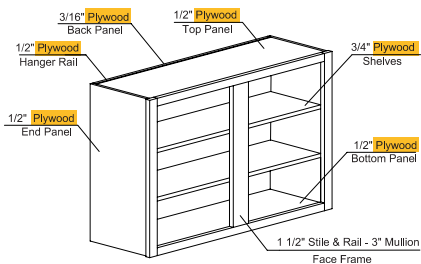

STRATEGIC VALUE CABINET ADVANTAGES

BARRBRIDGE
connecting price & quality

1. 100% All Ply Cabinet Box
2. 5 Piece or Slab Drawer Front
3. Solid Lumber Dovetail Drawer
4. Undermount Soft-Close Guides Standard
5. Soft-Close Hinges Standard
6. 4-Week Manufacturing 
MADE IN USA
7. Custom Match Paint Available
8. 5 Power Door Styles

WWW.CABINET-WHOLESALERS.COM

BARRBRIDGE
connecting price & quality

QUALITY CABINET SPECIFICATIONS

Dovetail Drawer

●
Soft Close Hinges & Guides

●
All Wood American Made in 4-Weeks

●
Limited Lifetime Warranty

(770) 737-4696