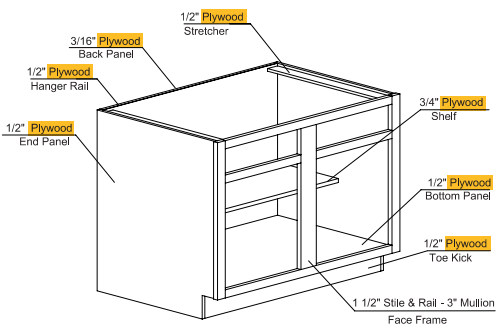

BARRBRIDGE
connecting price & quality

QUALITY CABINET SPECIFICATIONS

Dovetail Drawer

●
Soft Close Hinges & Guides

●
All Wood American Made in 4-Weeks

●
Limited Lifetime Warranty

(770) 737-4696

WWW.CABINET-WHOLESALE.COM